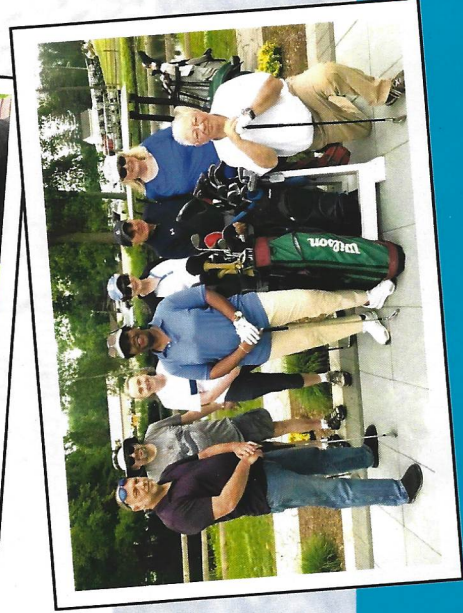

LOTS OF REASONS TO JOIN

Meet new friends to ski and socialize with.
Improve your skiing & snowboarding skills.
Try cross-country skiing, racing or snowshoeing. Join us on day-trips and weekend trips to various resorts.

Stay at our Vermont Lodge any time of year.
Enjoy year-round sports and activities.

Laugh, play and stay fit!

Established in 1958, the Garden State Ski Club has become one of the largest, most active sports and social organizations in New Jersey. It's also one of the only clubs that owns its own lodge. We invite those 21 and over to join us and participate in our many year-round activities.

OTHER SPORTS

- Tennis
- Golf Trips and Instruction
- Bike Trips
- Hiking
- White Water Rafting
- Rollerblading

- Fall Foliage Trips
- Winery & Distillery Tours
- Monthly Mixers
- Club Barbeques
- Broadway Theatre Parties
- Member Brunch
- Snowball Dinner Dance
- Museum Trips
- Fun at the Jersey Shore